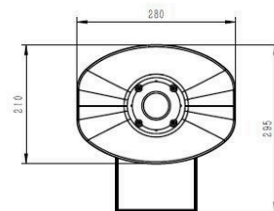

TDM Middle East LLC
 Regional Office: ADAFZ, Abu Dhabi, UAE
 Headquarters: Crawley, UK, RH10 9PD

www.tdm-middle-east.com

info@tdm-middle-east.com

Model Specifications

JREX-HSA-aa

Model	Electrical parameters	Temperature class	Ambient temperature
JREX-HSA-A1	RR: 8Ω, RV: 70V	T6	(-40°C ~ 60°C)
JREX-HSA-A2	RR: 8Ω, RV: 110V	T6	(-40°C ~ 44°C)
		T5	(-40°C ~ 59°C)
JREX-HSA-01	RR: 8Ω, RW: 15W	T6	(-40°C ~ 50°C)
		T5	(-40°C ~ 65°C)
JREX-HSA-02	RR: 8Ω, RW: 20W	T6	(-40°C ~ 50°C)
		T5	(-40°C ~ 65°C)
JREX-HSA-03	RR: 8Ω, RW: 25W	T6	(-40°C ~ 45°C)
		T5	(-40°C ~ 60°C)
JREX-HSA-04	RR: 8Ω, RW: 30W	T6	(-40°C ~ 42°C)
		T5	(-40°C ~ 57°C)
JREX-HSA-05	RR: 8Ω, RW: 35W	T5	(-40°C ~ 50°C)
JREX-HSA-P	RR: 8Ω, RV: DC57V	T6	(-40°C ~ 45°C)
		T6	(-40°C ~ 60°C)

Product dimensions:
 302 × 280 × 295 mm (L × W × H)

Packaging material:
 EPE foam lining + carton box

TDM Middle East LLC
 Regional Office: ADAFZ, Abu Dhabi, UAE
 Headquarters: Crawley, UK, RH10 9PD