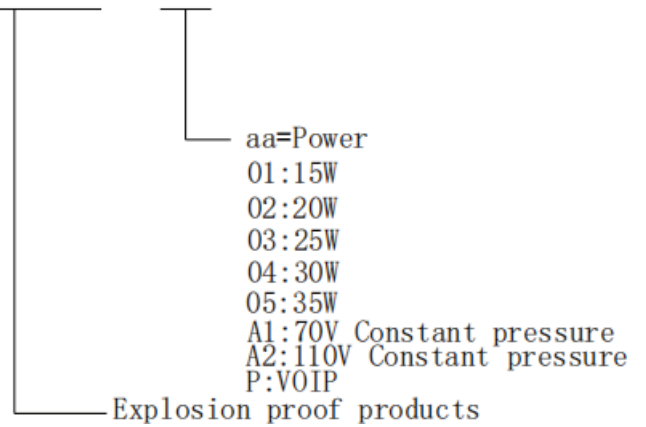

Model Specifications

JREX-HSA-aa

Model	Electrical parameters	Temperature class	Ambient temperature
JREX-HSA-A1	RR: 8Ω, RV: 70V	T6	(-40°C ~ 60°C)
JREX-HSA-A2	RR: 8Ω, RV: 110V	T6	(-40°C ~ 44°C)
		T5	(-40°C ~ 59°C)
JREX-HSA-01	RR: 8Ω, RW: 15W	T6	(-40°C ~ 50°C)
		T5	(-40°C ~ 65°C)
JREX-HSA-02	RR: 8Ω, RW: 20W	T6	(-40°C ~ 50°C)
		T5	(-40°C ~ 65°C)
JREX-HSA-03	RR: 8Ω, RW: 25W	T6	(-40°C ~ 45°C)
		T5	(-40°C ~ 60°C)
JREX-HSA-04	RR: 8Ω, RW: 30W	T6	(-40°C ~ 42°C)
		T5	(-40°C ~ 57°C)
JREX-HSA-05	RR: 8Ω, RW: 35W	T5	(-40°C ~ 50°C)
JREX-HSA-P	RR: 8Ω, RV: DC57V	T6	(-40°C ~ 45°C)
		T6	(-40°C ~ 60°C)

Product dimensions:
302 × 280 × 295 mm (L × W × H)

Packaging material:
EPE foam lining + carton box