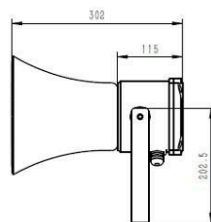

TDM Middle East LLC
 Regional Office: ADAFZ, Abu Dhabi, UAE
 Headquarters: Crawley, UK, RH10 9PD

www.tdm-middle-east.com

info@tdm-middle-east.com

Model Specifications

JREX-HSA-aa

Model	Electrical parameters	Temperature class	Ambient temperature
JREX-HSA-A1	RR: 8Ω, RV: 70V	T6	(-40°C ~ 60°C)
JREX-HSA-A2	RR: 8Ω, RV: 110V	T6	(-40°C ~ 44°C)
		T5	(-40°C ~ 59°C)
JREX-HSA-01	RR: 8Ω, RW: 15W	T6	(-40°C ~ 50°C)
		T5	(-40°C ~ 65°C)
JREX-HSA-02	RR: 8Ω, RW: 20W	T6	(-40°C ~ 50°C)
		T5	(-40°C ~ 65°C)
JREX-HSA-03	RR: 8Ω, RW: 25W	T6	(-40°C ~ 45°C)
		T5	(-40°C ~ 60°C)
JREX-HSA-04	RR: 8Ω, RW: 30W	T6	(-40°C ~ 42°C)
		T5	(-40°C ~ 57°C)
JREX-HSA-05	RR: 8Ω, RW: 35W	T5	(-40°C ~ 50°C)
JREX-HSA-P	RR: 8Ω, RV: DC57V	T6	(-40°C ~ 45°C)
		T6	(-40°C ~ 60°C)

Product dimensions:
 302 × 280 × 295 mm (L × W × H)

Packaging material:
 EPE foam lining + carton box

TDM Middle East LLC
 Regional Office: ADAFZ, Abu Dhabi, UAE
 Headquarters: Crawley, UK, RH10 9PD